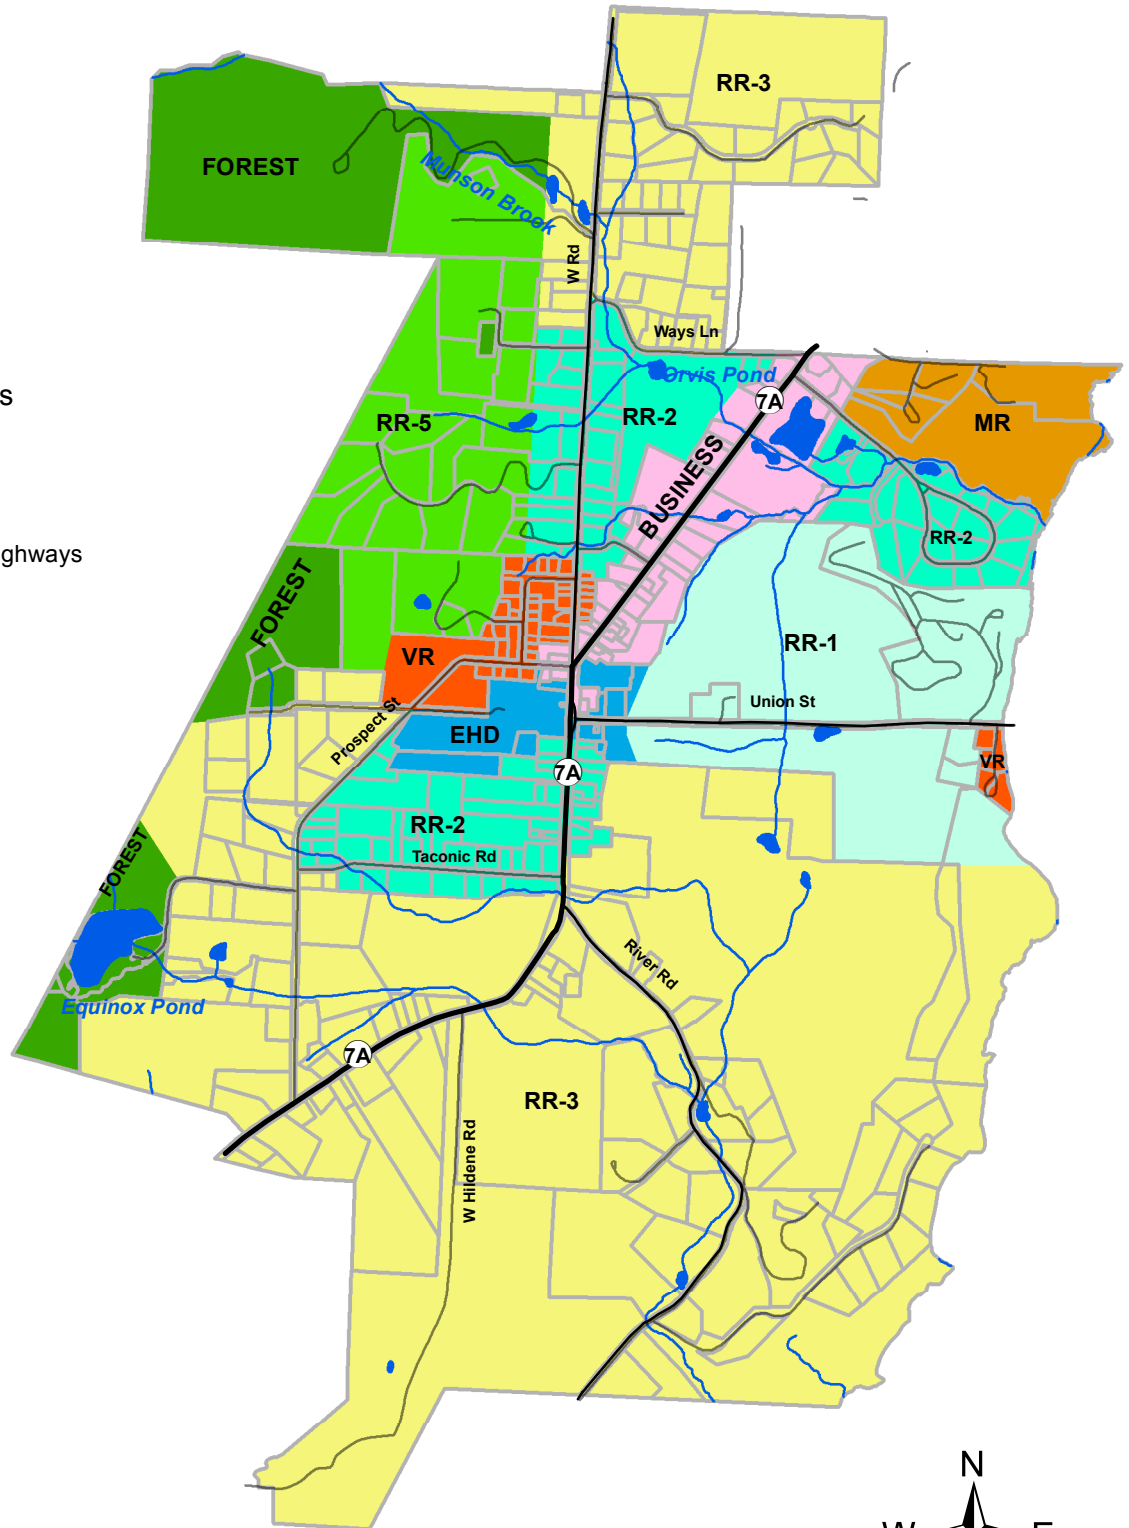

# Map 5-2 Zoning Districts

— Rivers/Streams

■ Ponds/Lakes

### Zoning Districts

■ BUSINESS

■ EHD

■ FOREST

■ MR

■ RR-1

■ RR-2

■ RR-3

■ RR-5

■ VR

Map produced July 7, 2015 by  
Bennington County Regional Commission  
111 South Street, Suite 203  
Bennington, VT 05201